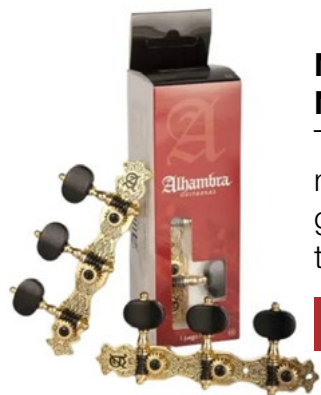

**MACHINE HEAD
NO. 3 LUXURY A**

This six-string tuning machine, made with premium antique gold finishes, combines functionality and aesthetics

ALH-9489 RRP CHF 89.-