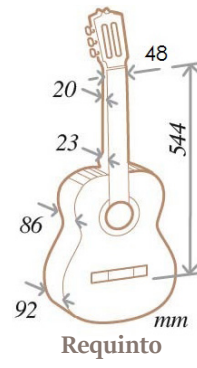

# Common Sizes

Standard

Standard  
neck 48mm

Senorita

Cadete

Cadete 580mm

Requinto

*Almansa*  
guitarras