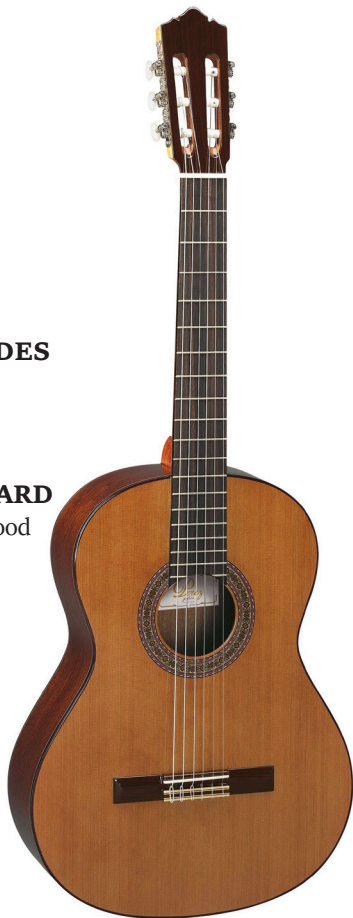

# 620

**TOP**

Solid Cedar

**BACK & SIDES**

Mahogany

**NECK**

Mahogany

**FINGERBOARD**

RRP CHF OLD 439.-

**RRP CHF NEW 399.-**

*650mm*

ALM-620

RRP CHF OLD 629.-

**RRP CHF NEW 529.-**

630

**TOP**  
Solid Cedar

**BACK & SIDES**  
Mahogany

**NECK**  
Mahogany

**FINGERBOARD**  
Indian Rosewood

**MACHINE HEADS**  
Nickel Plated

**FINISH**  
High Gloss

635

**TOP**  
Solid Cedar or Spruce (A)

**BACK & SIDES**  
Ziricote or Bubinga (A)

**NECK**  
Mahogany

**FINGERBOARD**  
Indian Rosewood  
or Ebony (A)

**MACHINE HEADS**  
Nickel Plated or  
Gold Plated (A)

**FINISH**  
High Gloss

650mm

PER-630  
*RRP CHF OLD 739.-*  
**RRP CHF NEW 649.-**