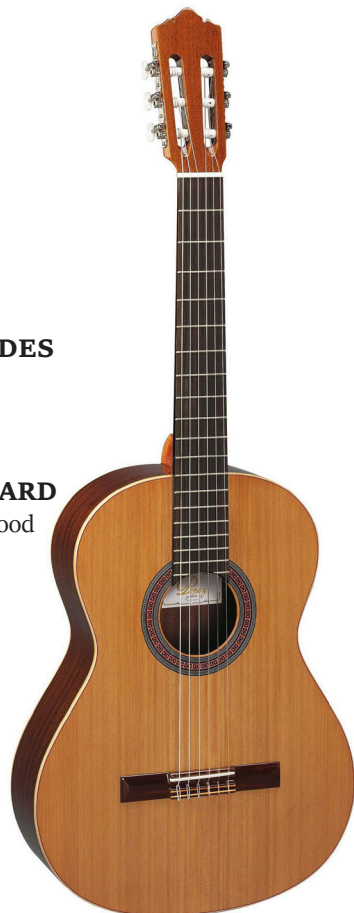

# 620

**TOP**

Solid Cedar

**BACK & SIDES**

Mahogany

**NECK**

Mahogany

**FINGERBOARD**

Indian Rosewood

**MACHINE**

**HEADS**

Nickel Plated

**FINISH**

High Gloss

*650mm*

PER-600-N

RRP CHF OLD 439.-

**RRP CHF NEW 399.-**

*650mm*

ALM-620

RRP CHF OLD 629.-

**RRP CHF NEW 529.-**

630

**TOP**  
Solid Cedar