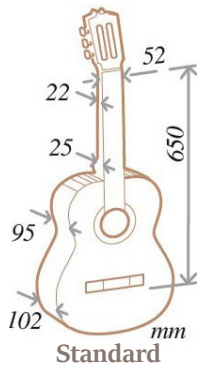

# Common Sizes

Standard

Standard  
neck 48mm

Senorita

Cadete

Cadete 580mm

Requinto

*Almansa*  
guitarras