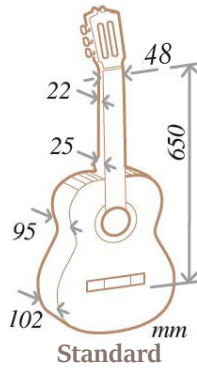

# Common Sizes

Standard

Standard  
neck 48mm

Senorita

Cadete

Cadete 580mm

Requinto

*Almansa*  
guitarras