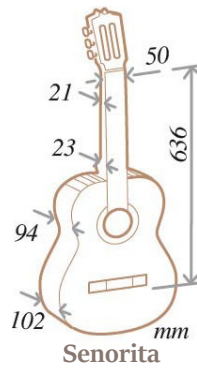

# Common Sizes

Standard

Standard  
neck 48mm

Senorita

Cadete

Cadete 580mm

Requinto

*Almansa*  
guitarras