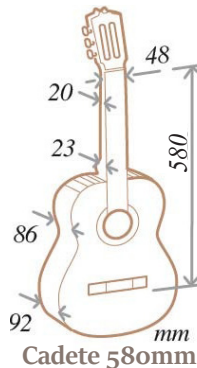

# Common Sizes

Standard

Standard  
neck 48mm

Senorita

Cadete

Cadete 580mm

Requinto

*Almansa*  
guitarras