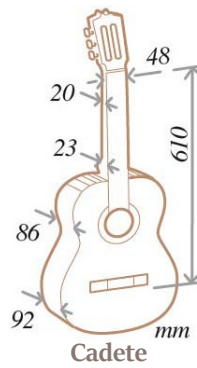

# Common Sizes

Standard

Standard  
neck 48mm

Senorita

Cadete

Cadete 580mm

Requinto

*Almansa*  
guitarras